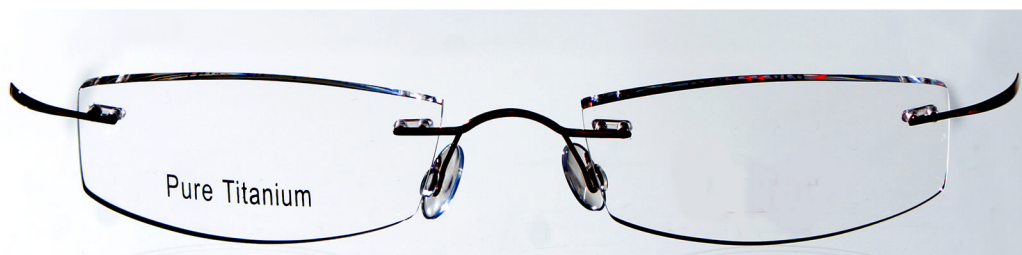

RIMLESS TITANIUM FRAME - SHAPE 11

SIZE: 50-20-140 WIDTH:130 MM HEIGHT: 22 MM

PRINT THIS PAGE TO VIEW ACTUAL SIZE OF FRAMES.

IN THE ACROBAT TOOLBAR YOU WILL SEE A "PRINTER" ICON
CLICK ON THIS, MAKE SURE "FIT TO PAGE" IS UNCHECKED.